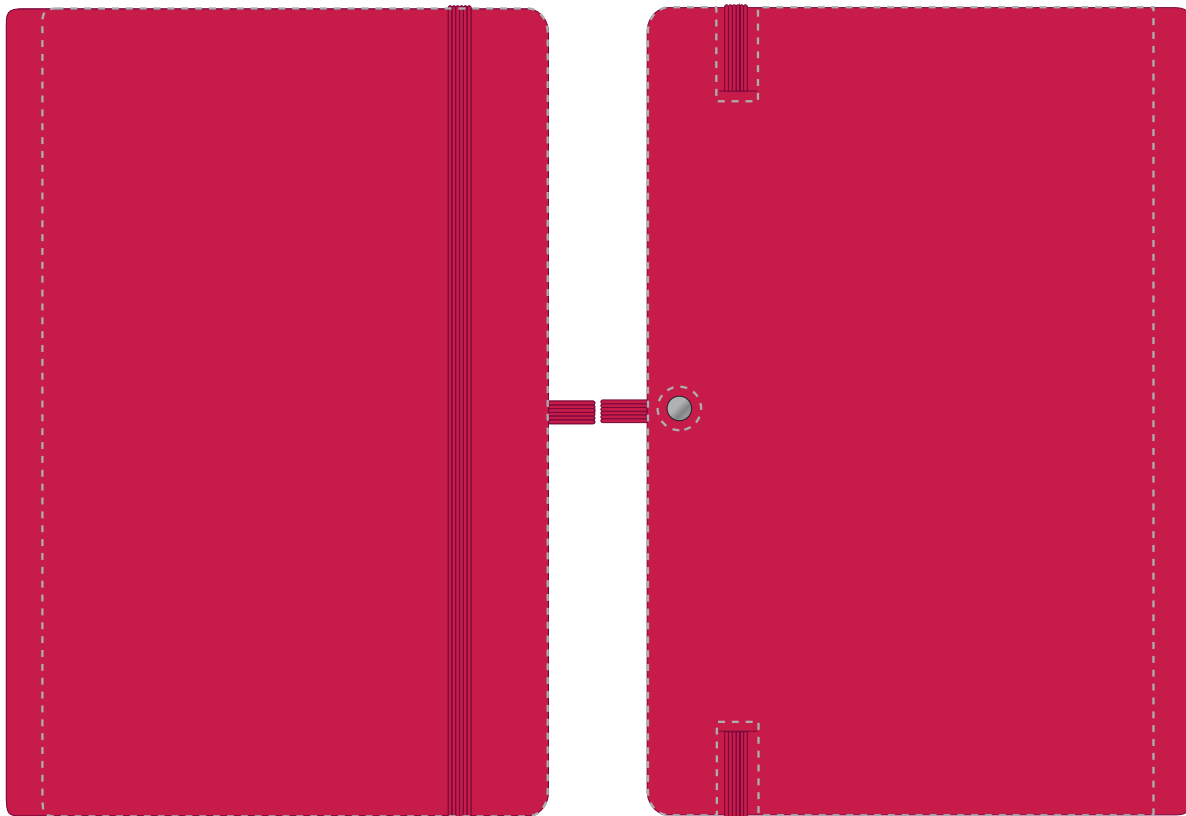

Your Ref:  
Our Ref:

Quantity:  
Version: 1

Product Code: QS0345  
Product Colour: PINK

**PRINTING CONCERNS:**

Please note that this product has Sustainability Markings that are not visible from this perspective

We stock this item in the following colours

**PANTONE REFERENCE(S)**

Product Image for visualisation  
- colours may vary

Debossing / Foil Blocking  
(Edge to Edge)

ARTWORK SCALE 50%

ARTWORK SCALE 50%

The dashed line is to demonstrate print area and will not appear on your printed item